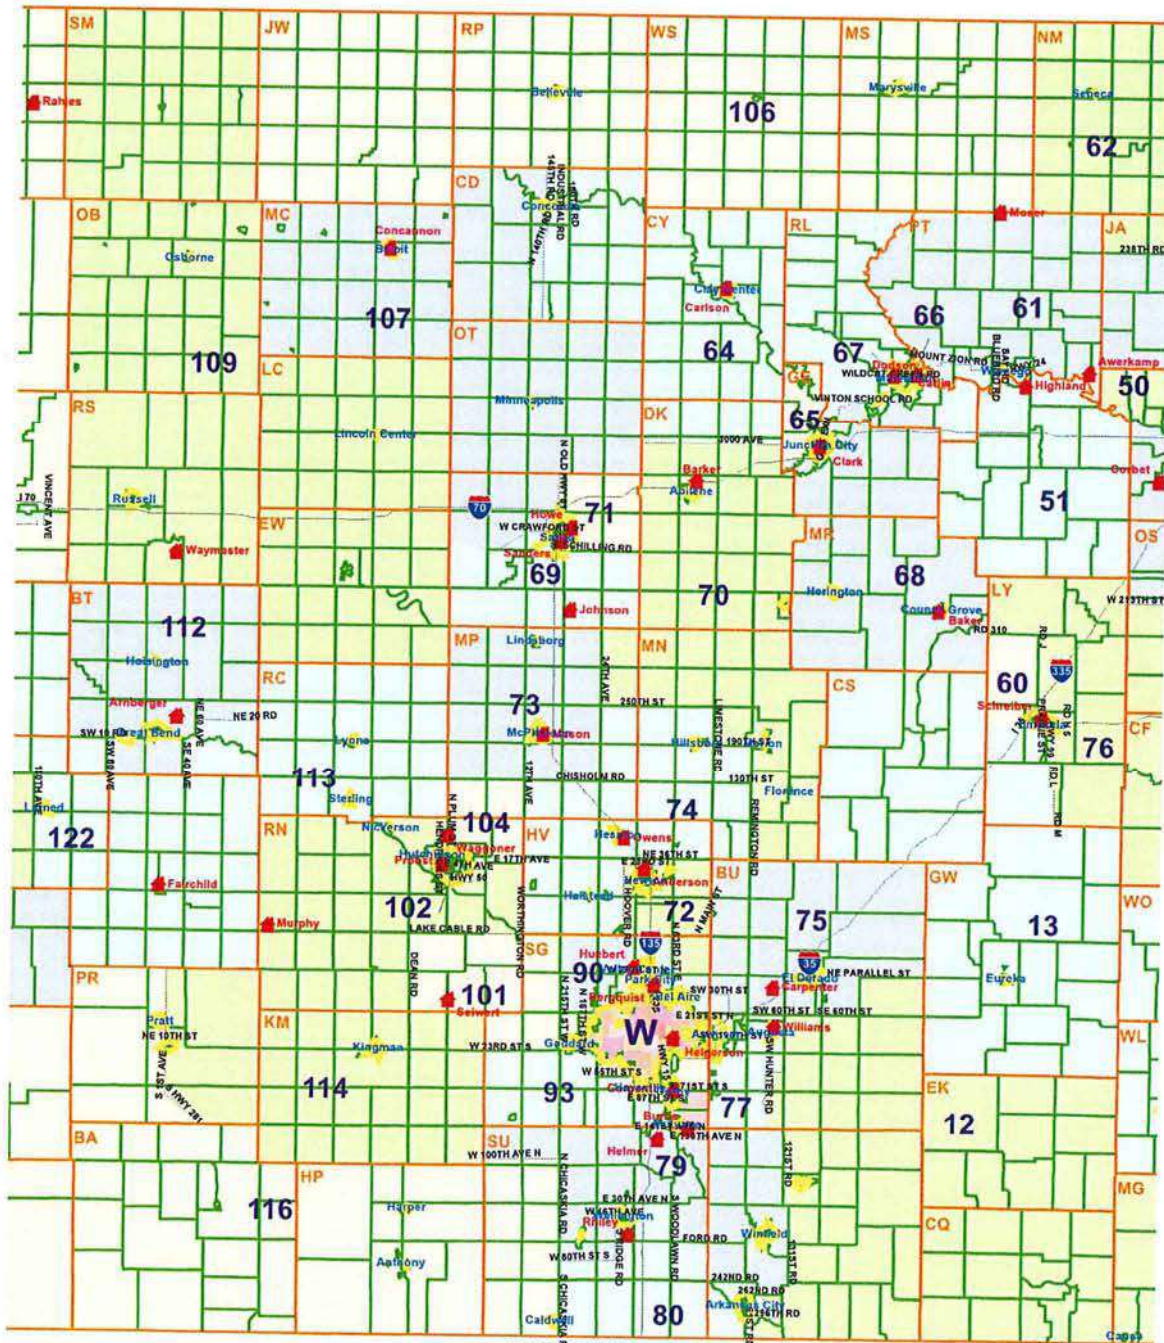

Freestate 3F for KLRD TR
Central Kansas

NOTE: In urban areas, VTD boundaries, incumbents, and highways have been hidden so that other information can be displayed. Detailed maps of urban areas follow this statewide map.

W= Wichita districts 81-101, 103,105