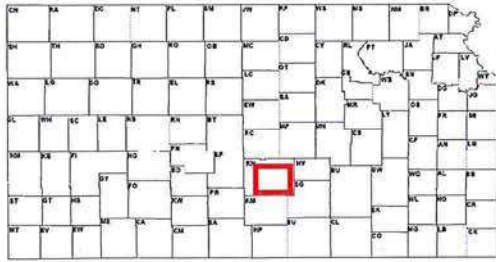

NOTE: In urban areas, VTD boundaries, incumbents, and highways have been hidden so that other information can be displayed. Detailed maps of urban areas follow this map.

T=Topeka districts 50,52-58  
L=Lawrence districts 10,42,44-47x  
WJ=Wyandotte and Johnson County districts 5,8,14-37,39,43,48,49,78,108,115,121

# Freestate 3F for KLRD TR

Dodge City and Garden City

**Freestate 3F for KLRD TR**

- Voting District
- Cities class 1 or 2

0 1 2 3  
Miles

Kansas Legislative Research Dept. 03/18/2022

**Freestate 3F for KLRD TR**

- Voting District
- Cities class 1 or 2

0 1 2 3  
Miles

Kansas Legislative Research Dept. 03/18/2022

**Freestate 3F for KLRD TR**

- Voting District
- Cities class 1 or 2
- County
- Interstate Highways
- U.S. Highways
- State Highways
- House Incumbent