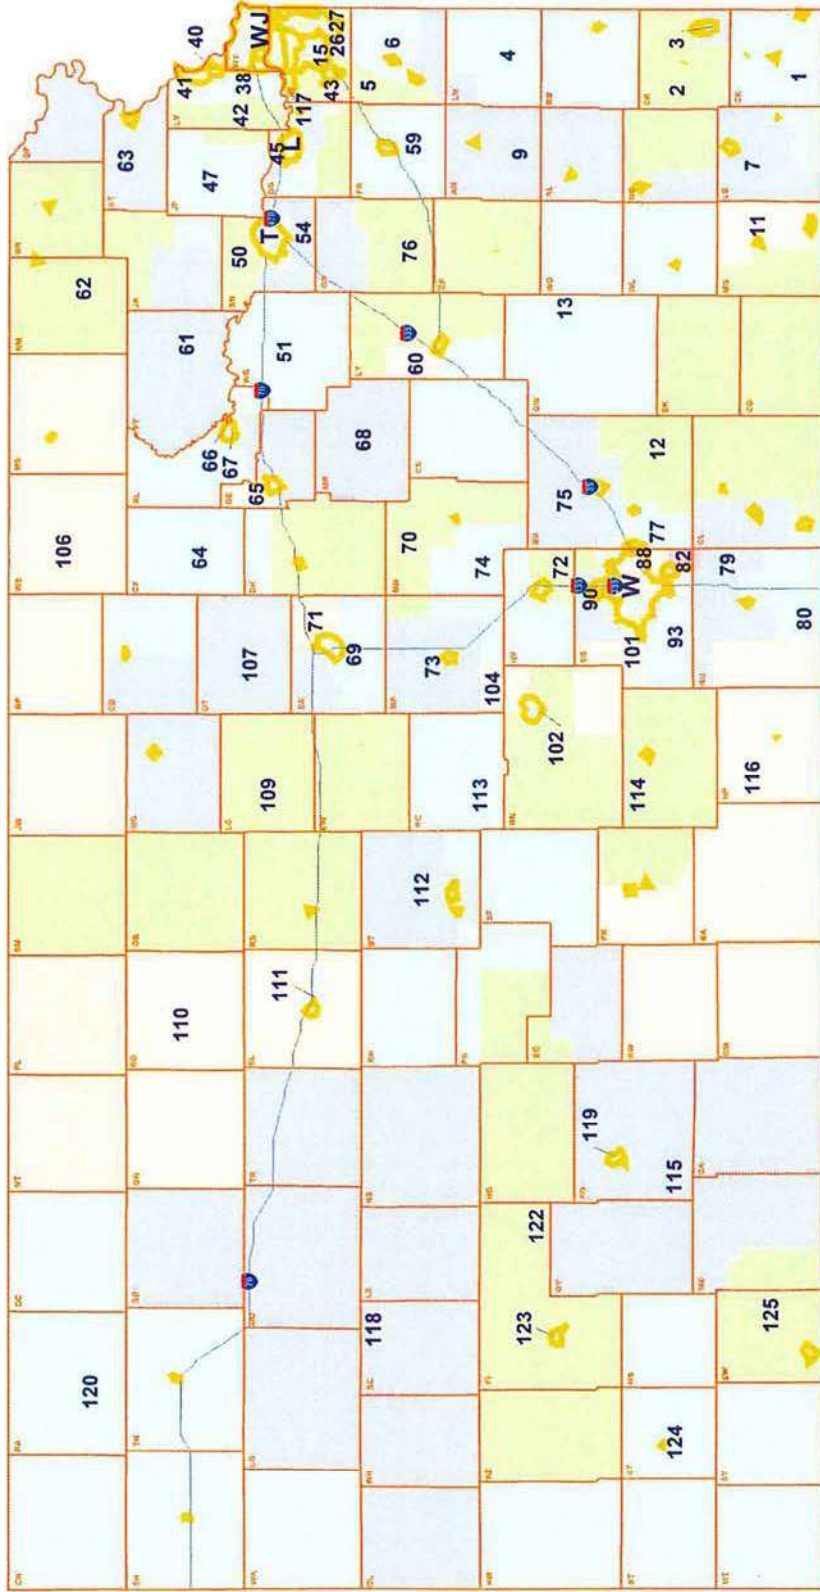

### **Free State 3F Map for State Representative Districts and Selected Information from the KLRD Map Packet**

**The full map packet for the Free State 3F map is available on the Kansas  
Legislative Research Department's website at  
[http://www.kslegresearch.org/KLRD-web/Publications/Redistricting/2022-  
Plans/House/Freestate 3F-packet.pdf](http://www.kslegresearch.org/KLRD-web/Publications/Redistricting/2022-Plans/House/Freestate_3F-packet.pdf)**

# Freestate 3F for KLRD TR

page 1 of 17

**Freestate 3F for KLRD TR**

- Cities class 1 or 2
- County
- Interstate Highways
- Districts

0 25 50 75 Miles

Kansas Legislative Research Dept. 03/18/2022

NOTE: In urban areas, VTD boundaries and highways have been hidden so that other information can be displayed. Detailed maps of urban areas follow this statewide map.

©2021 CALIPER

W= Wichita districts 81-101, 103, 105 T=Topeka districts 50, 52-58 L=Lawrence districts 10, 42, 44-47 WJ=Wyandotte and Johnson County districts 5, 8, 14-37, 39, 43, 48, 49, 78, 108, 121

**Freestate 3F for KLRD TR**  
Western Kansas