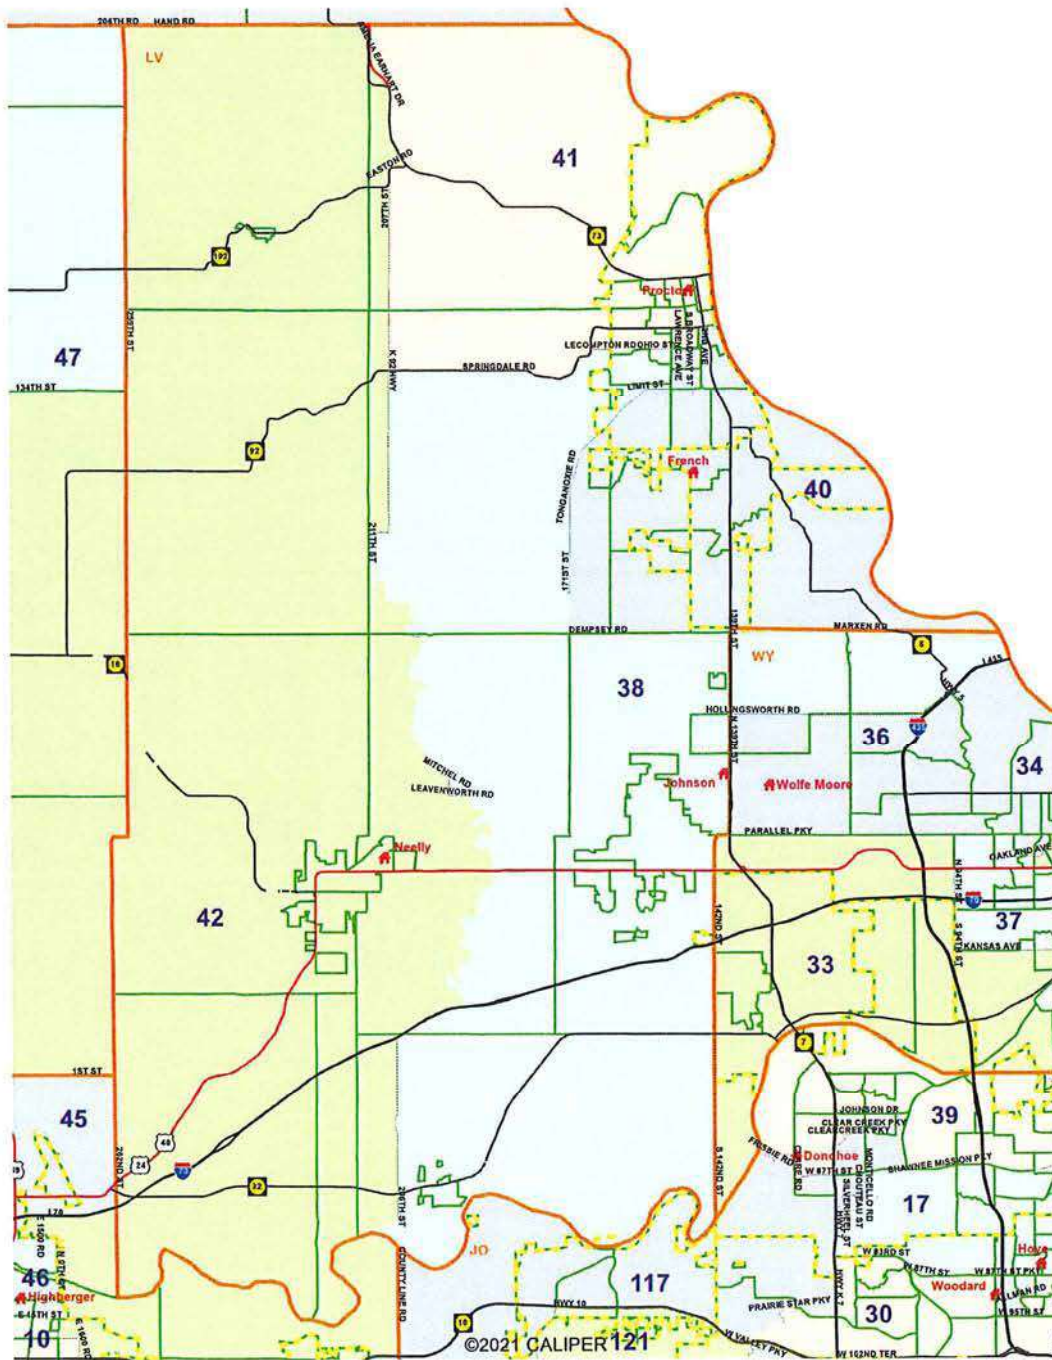

Freestate 3F for KLRD TR
Leavenworth County
Page 11 of 17