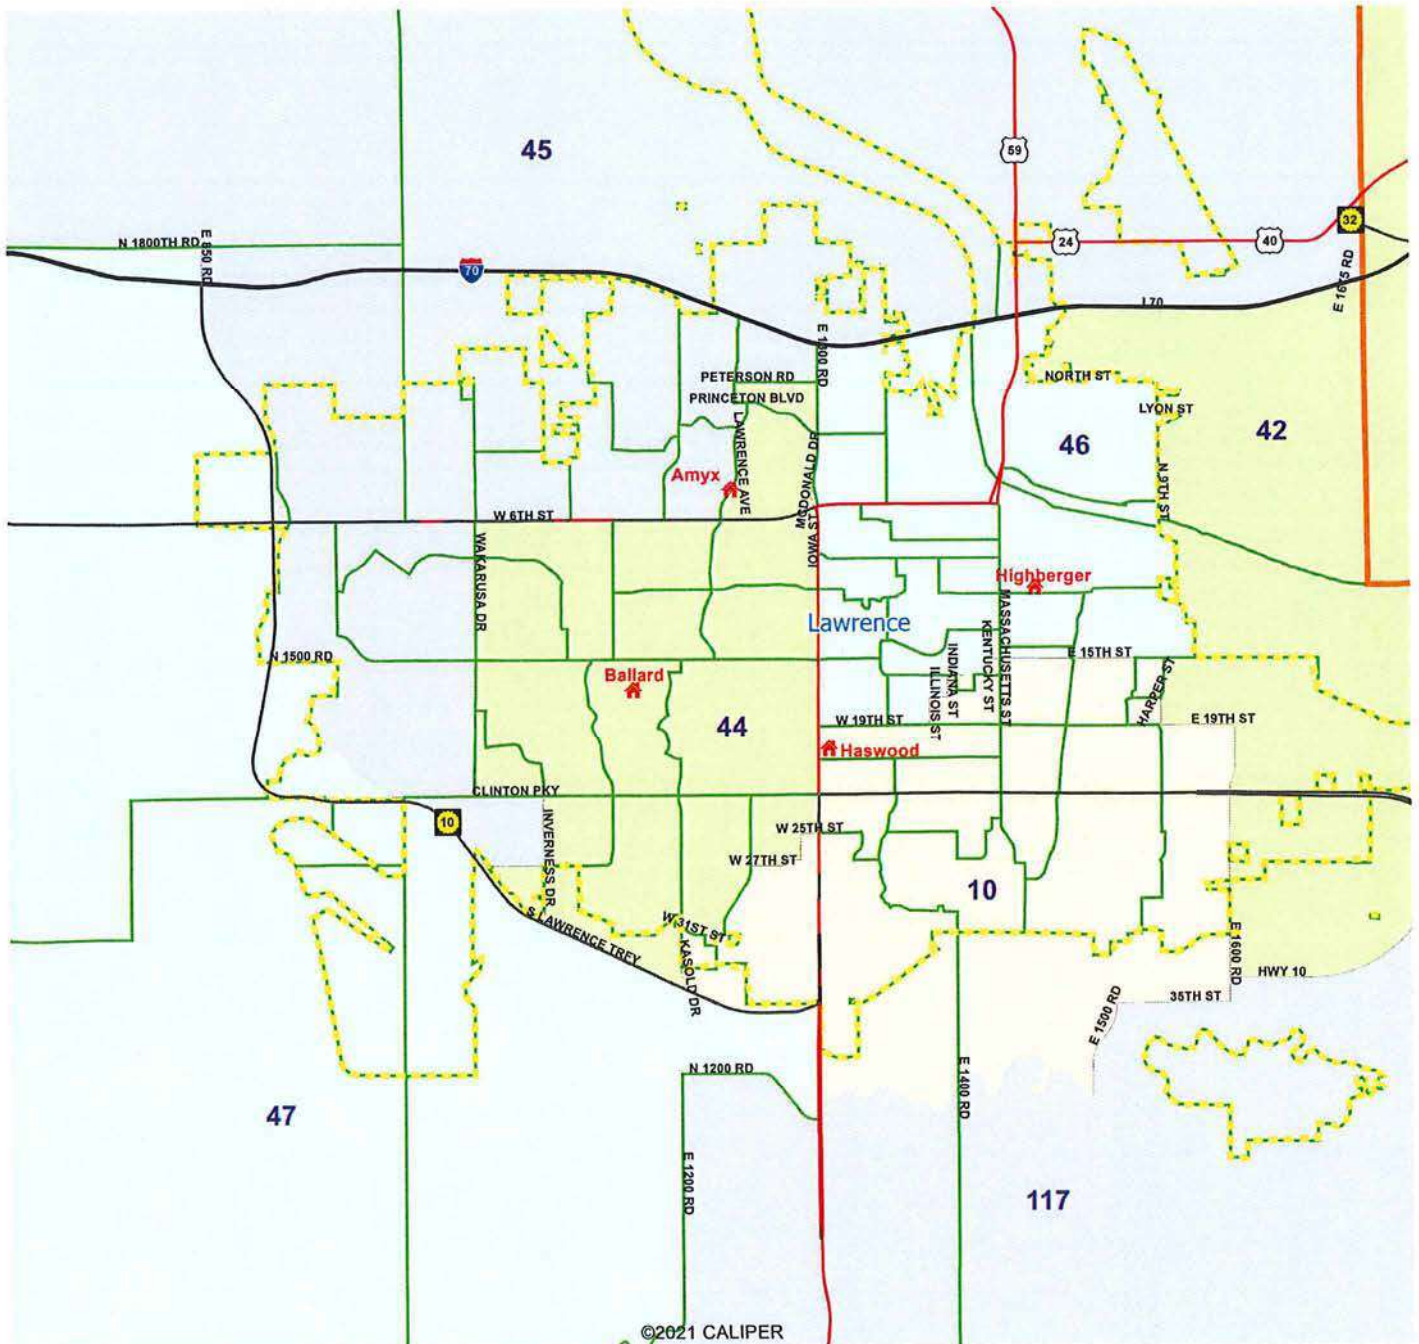

Freestate 3F for KLRD TR

- Voting District
- Cities class 1 or 2
- County
- Interstate Highways
- U.S. Highways
- State Highways
- 🏠 House_2020_Homeseat

0 .5 1 1.5
Miles

Kansas Legislative Research Dept. 03/18/2022