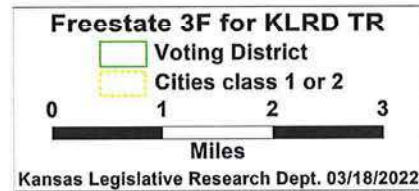

Freestate 3F for KLRD TR

Emporia and Pittsburg

Page 16 of 17