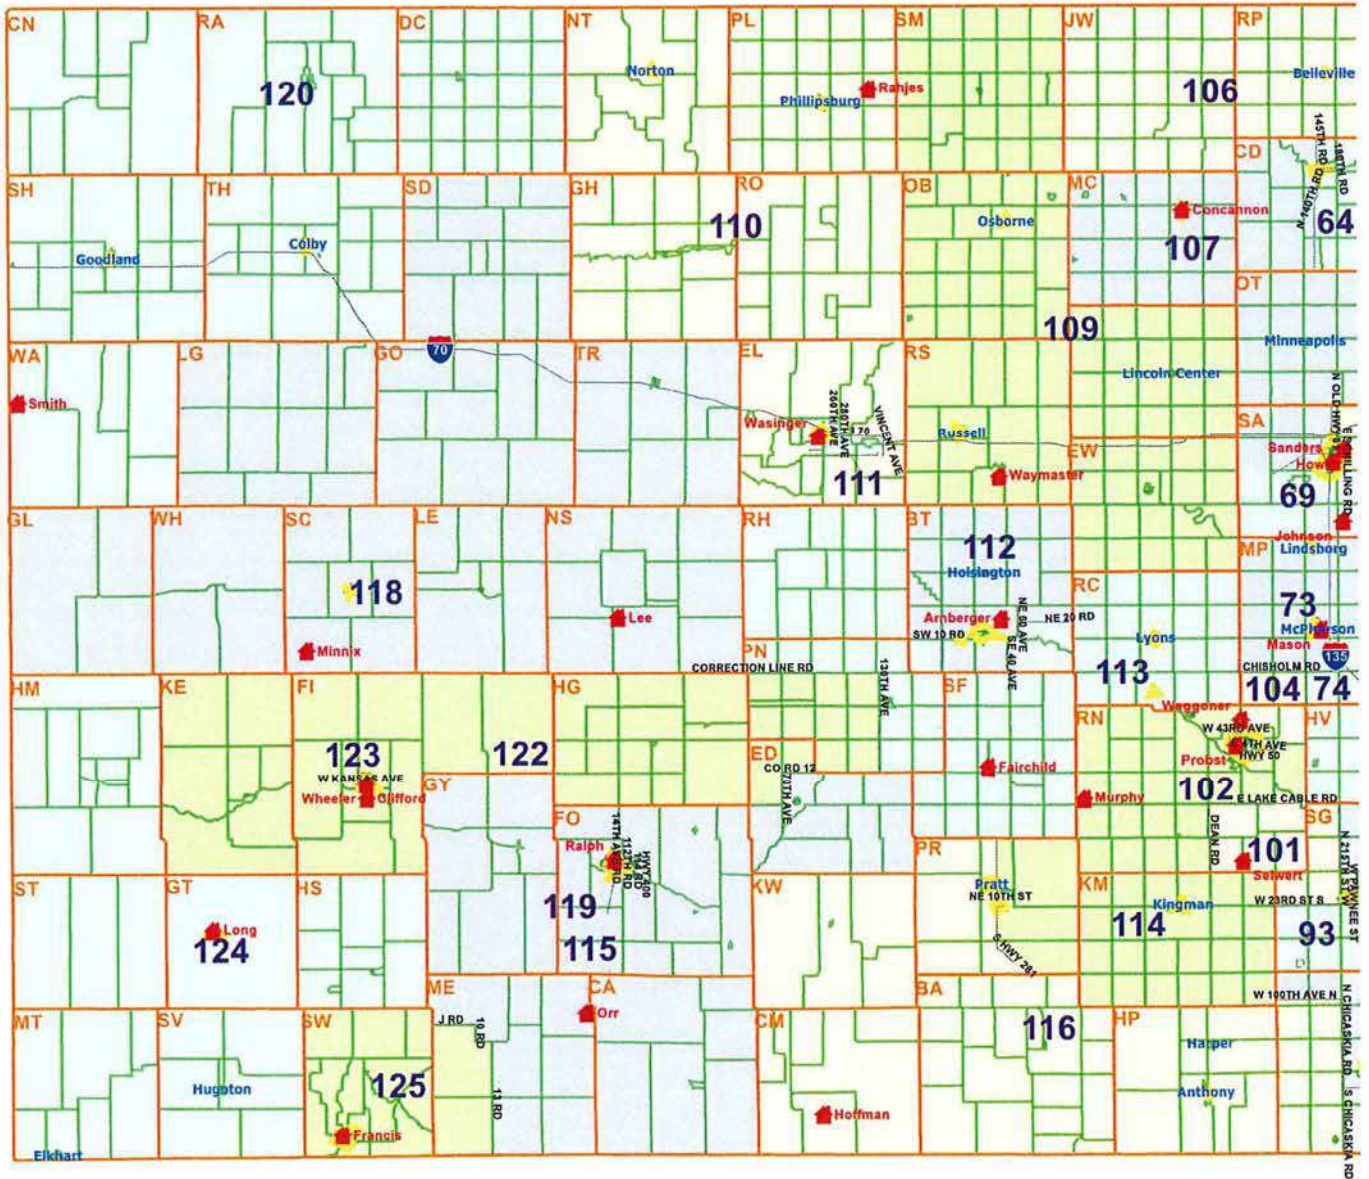

### **Free State 3F Map for State Representative Districts and Selected Information from the KLRD Map Packet**

**The full map packet for the Free State 3F map is available on the Kansas  
Legislative Research Department's website at  
[http://www.kslegresearch.org/KLRD-web/Publications/Redistricting/2022-  
Plans/House/Freestate 3F-packet.pdf](http://www.kslegresearch.org/KLRD-web/Publications/Redistricting/2022-Plans/House/Freestate_3F-packet.pdf)**

# Freestate 3F for KLRD TR

page 1 of 17

**Freestate 3F for KLRD TR**

- Cities class 1 or 2
- County
- Interstate Highways
- Districts

0 25 50 75 Miles

Kansas Legislative Research Dept. 03/18/2022

NOTE: In urban areas, VTD boundaries and highways have been hidden so that other information can be displayed. Detailed maps of urban areas follow this statewide map.

©2021 CALIPER

W= Wichita districts 81-101, 103, 105 T=Topeka districts 50, 52-58 L=Lawrence districts 10, 42, 44-47 WJ=Wyandotte and Johnson County districts 5, 8, 14-37, 39, 43, 48, 49, 78, 108, 121

**Freestate 3F for KLRD TR**  
Western Kansas

**Freestate 3F for KLRD TR**  
Central Kansas

**NOTE:** In urban areas, VTD boundaries, incumbents, and highways have been hidden so that other information can be displayed. Detailed maps of urban areas follow this statewide map.