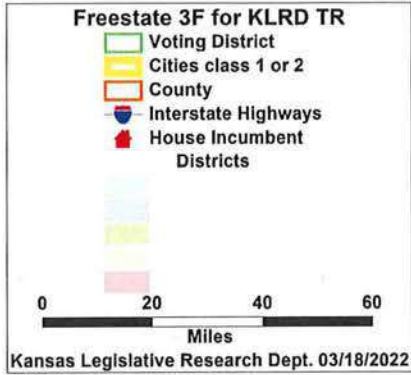

Freestate 3F for KLRD TR
Western Kansas