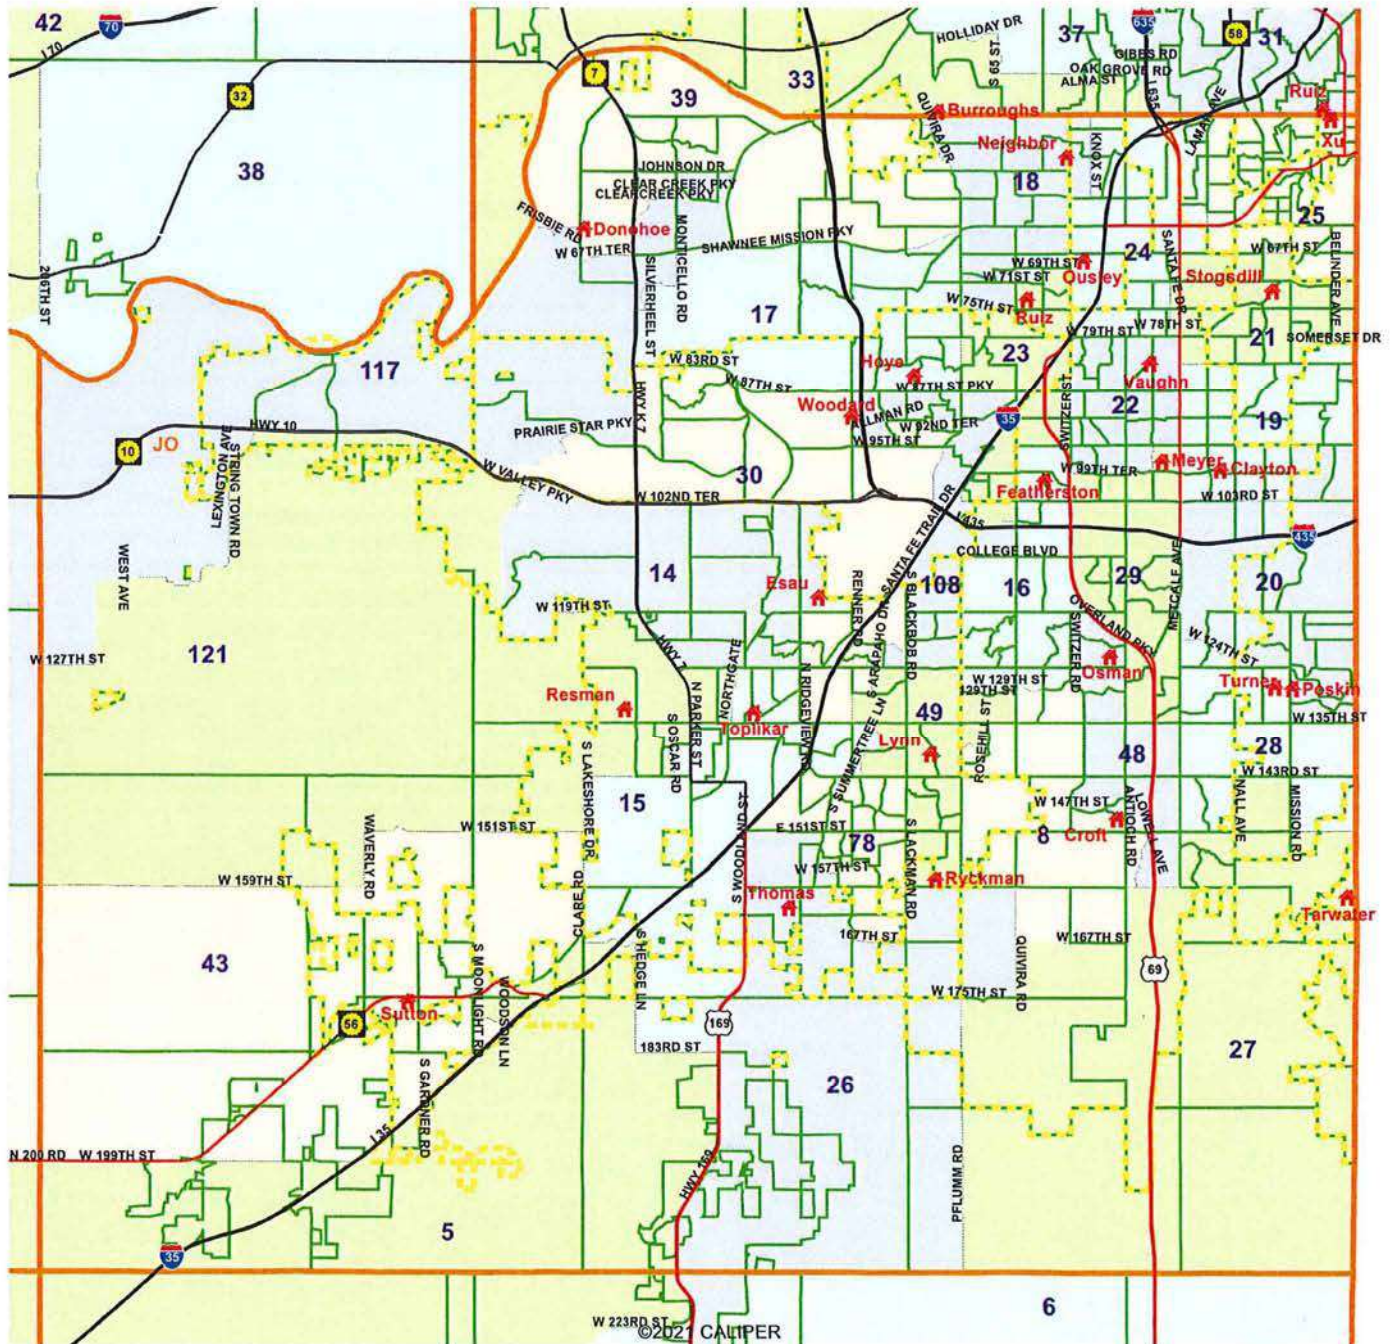

Freestate 3F for KLRD TR

- Voting District
- Cities class 1 or 2
- County
- Interstate Highways
- U.S. Highways
- State Highways
- ▲ House Incumbent

0   2   4   6
Miles

Kansas Legislative Research Dept. 03/18/2022

Freestate 3F for KLRD TR
Johnson County
Page 15 of 17