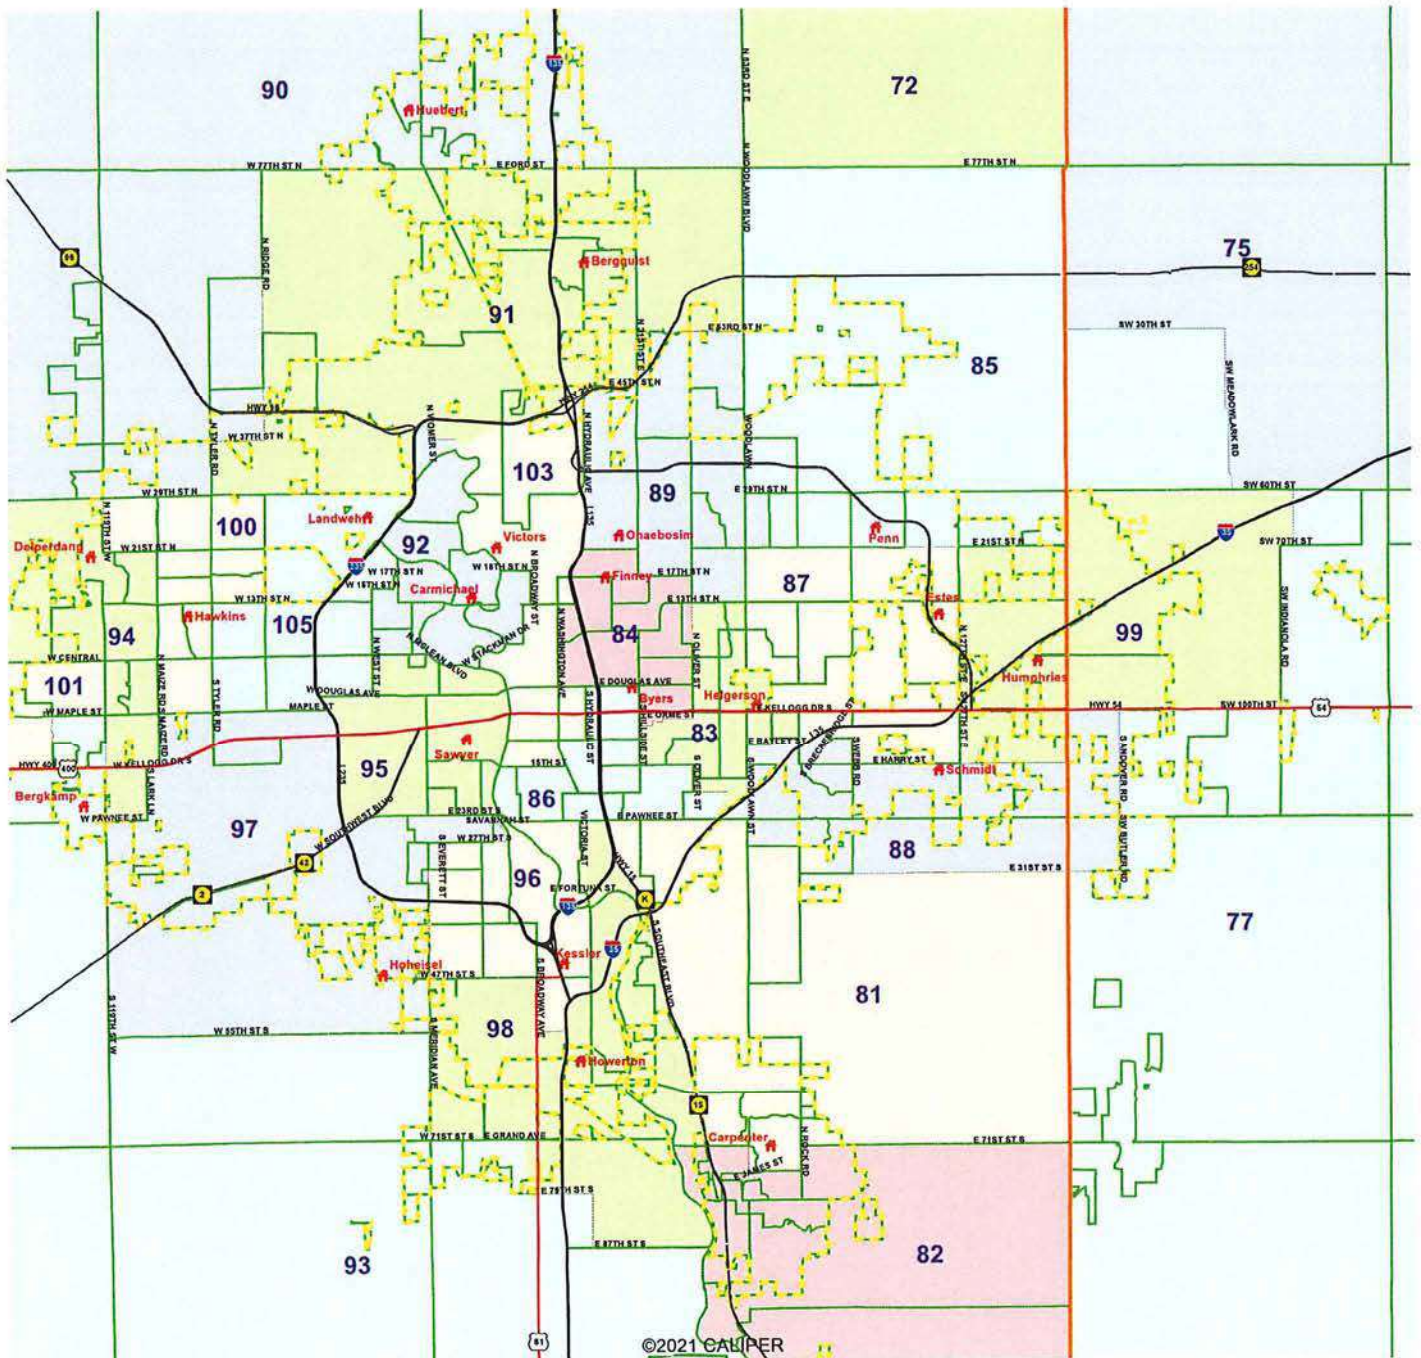

Freestate 3F for KLRD TR