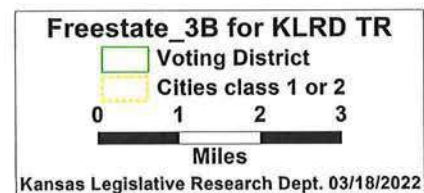

Freestate 3F for KLRD TR

Emporia and Pittsburg

Page 16 of 17