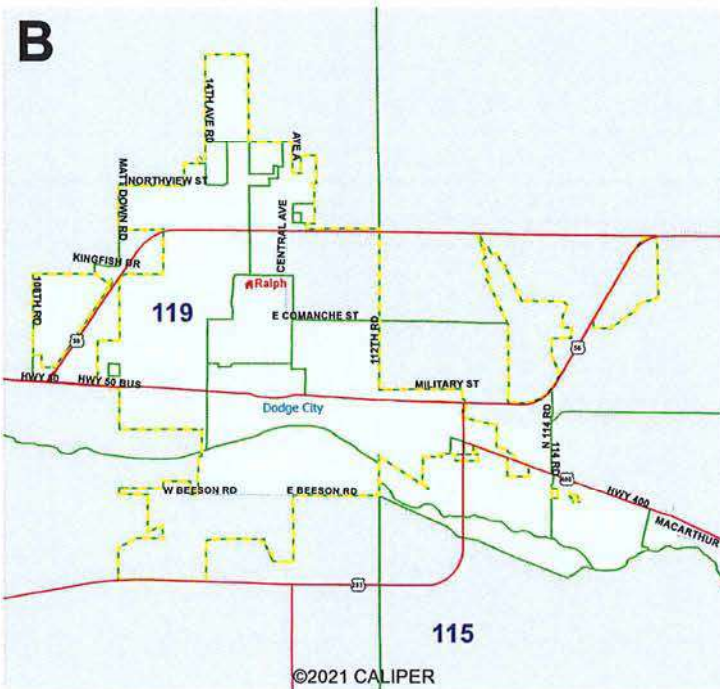

NOTE: In urban areas, VTD boundaries, incumbents, and highways have been hidden so that other information can be displayed. Detailed maps of urban areas follow this map.

T=Topeka districts 50,52-58  
L=Lawrence districts 10,42,44-47x  
WJ=Wyandotte and Johnson County districts 5,8,14-37,39,43,48,49,78,108,115,121

# Freestate 3F for KLRD TR

Dodge City and Garden City

**Freestate 3F for KLRD TR**

- Voting District
- Cities class 1 or 2

0 1 2 3  
Miles

Kansas Legislative Research Dept. 03/18/2022

**Freestate 3F for KLRD TR**

- Voting District
- Cities class 1 or 2

0 1 2 3  
Miles

Kansas Legislative Research Dept. 03/18/2022

**Freestate 3F for KLRD TR**

- Voting District
- Cities class 1 or 2
- County
- Interstate Highways
- U.S. Highways
- State Highways
- House Incumbent