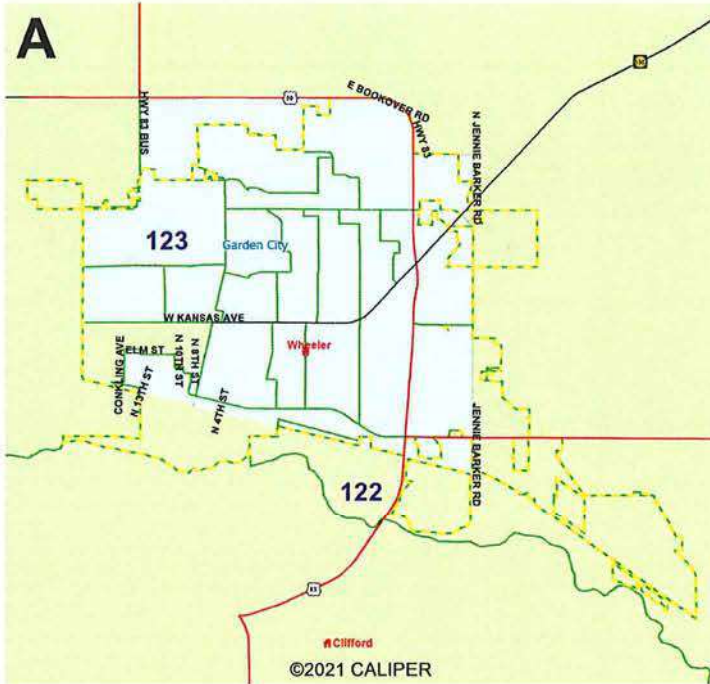

**Freestate 3F for KLRD TR**  
Central Kansas

**NOTE:** In urban areas, VTD boundaries, incumbents, and highways have been hidden so that other information can be displayed. Detailed maps of urban areas follow this statewide map.

W= Wichita districts 81-101, 103,105

**Freestate 3F for KLRD TR**

- Voting District
- Cities class 1 or 2
- County
- Interstate Highways
- House Incumbent Districts

0 15 30 45  
Miles

Kansas Legislative Research Dept. 03/18/2022

NOTE: In urban areas, VTD boundaries, incumbents, and highways have been hidden so that other information can be displayed. Detailed maps of urban areas follow this map.

T=Topeka districts 50,52-58  
L=Lawrence districts 10,42,44-47x  
WJ=Wyandotte and Johnson County districts 5,8,14-37,39,43,48,49,78,108,115,121

# Freestate 3F for KLRD TR

Dodge City and Garden City

**Freestate 3F for KLRD TR**

- Voting District
- Cities class 1 or 2

0 1 2 3  
Miles

Kansas Legislative Research Dept. 03/18/2022

**Freestate 3F for KLRD TR**