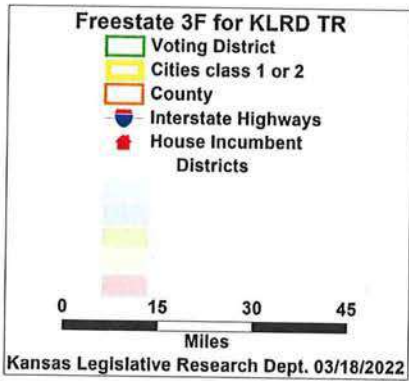

©2021 CALIPER

W= Wichita districts 81-101, 103, 105 T=Topeka districts 50, 52-58 L=Lawrence districts 10, 42, 44-47 WJ=Wyandotte and Johnson County districts 5, 8, 14-37, 39, 43, 48, 49, 78, 108, 121

**Freestate 3F for KLRD TR**  
Western Kansas

**Freestate 3F for KLRD TR**  
Central Kansas

**NOTE:** In urban areas, VTD boundaries, incumbents, and highways have been hidden so that other information can be displayed. Detailed maps of urban areas follow this statewide map.