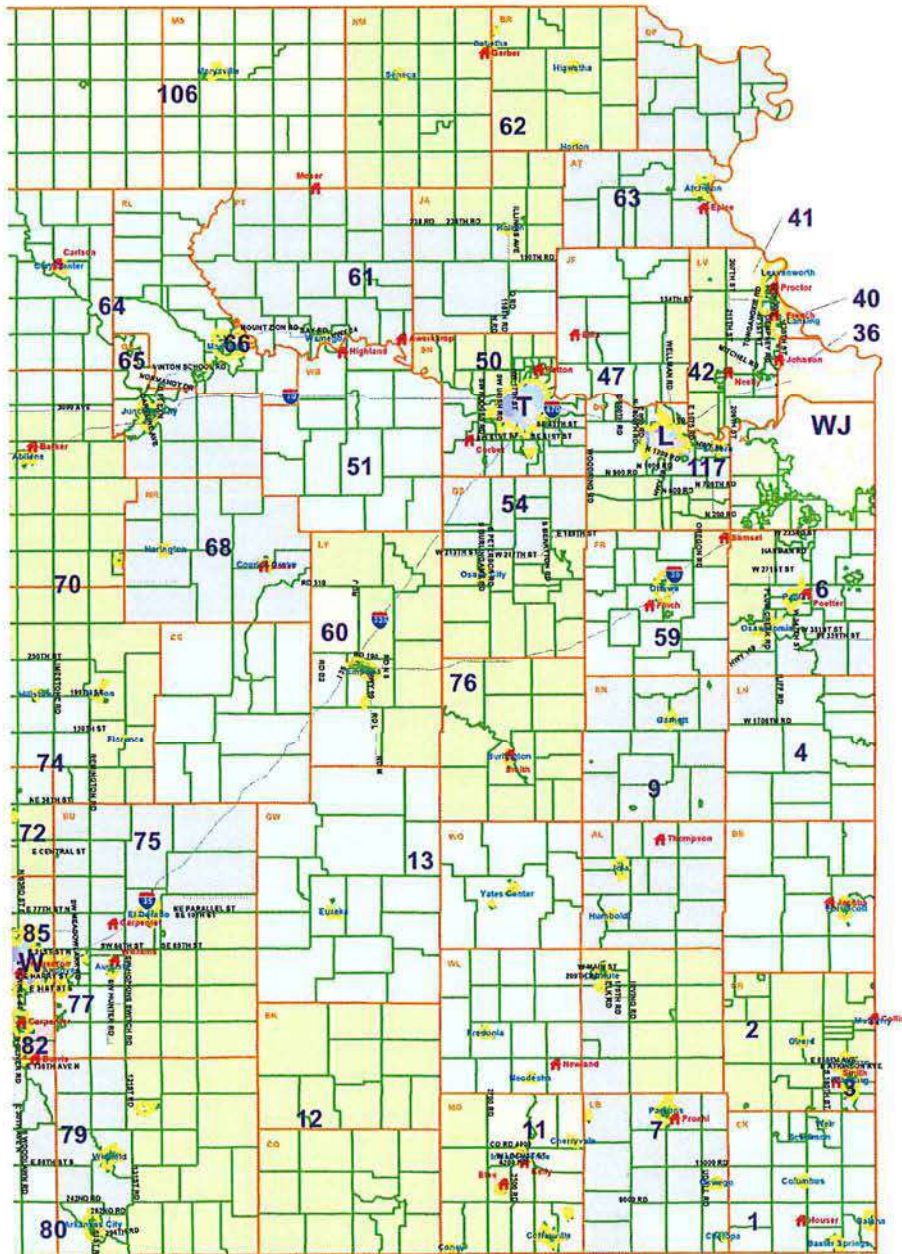

©2021 CALIPER

W= Wichita districts 81-101, 103, 105 T=Topeka districts 50, 52-58 L=Lawrence districts 10, 42, 44-47 WJ=Wyandotte and Johnson County districts 5, 8, 14-37, 39, 43, 48, 49, 78, 108, 121

**Freestate 3F for KLRD TR**  
Western Kansas

**Freestate 3F for KLRD TR**  
Central Kansas

**NOTE:** In urban areas, VTD boundaries, incumbents, and highways have been hidden so that other information can be displayed. Detailed maps of urban areas follow this statewide map.

W= Wichita districts 81-101, 103,105

**Freestate 3F for KLRD TR**

- Voting District
- Cities class 1 or 2
- County
- Interstate Highways
- House Incumbent Districts

0 15 30 45  
Miles

Kansas Legislative Research Dept. 03/18/2022

NOTE: In urban areas, VTD boundaries, incumbents, and highways have been hidden so that other information can be displayed. Detailed maps of urban areas follow this map.

T=Topeka districts 50,52-58  
L=Lawrence districts 10,42,44-47x  
WJ=Wyandotte and Johnson County districts 5,8,14-37,39,43,48,49,78,108,115,121